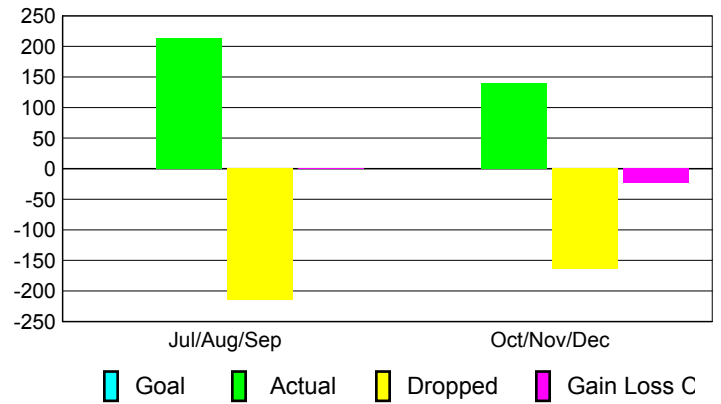

Membership Results 2010-2011

Goal, New, Dropped, Gain/Loss